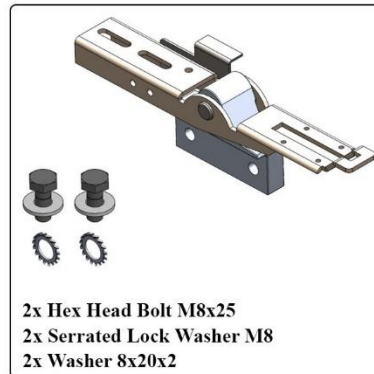

کد کالا: 3121

نام: قفل راست تلسکوپی 2لته بدون وزنه و پایه دو چرخ

Name: -