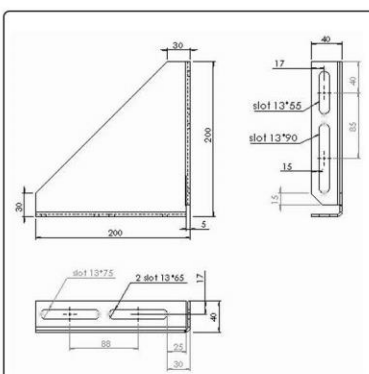

Name: Operator fastening bracket set

4x Carriage bolt DIN 603 - 12 x 40  
4x Washer 14x28x2  
4x Washer 16x40x3  
4x HEX NUT M12