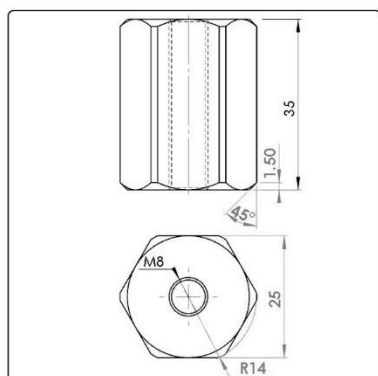

کد کالا: 3114

نام: مهره لته طبقه سانترال سلکوم پلاس

Name: Landing door Central panel fixing nut