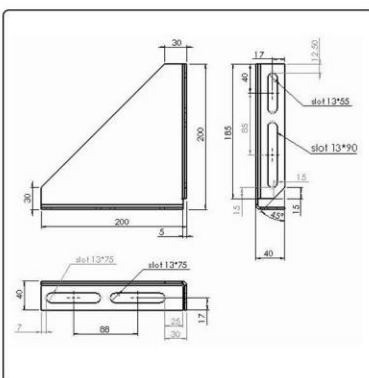

4x Carriage bolt DIN 603 - 12 x 40
4x Washer 14x28x2
4x Washer 16x40x3
4x HEX NUT M12

کد کالا: 3833

نام: گونیا کابین سلکوم پلاس - چپ

Name: Operator fastening bracket set