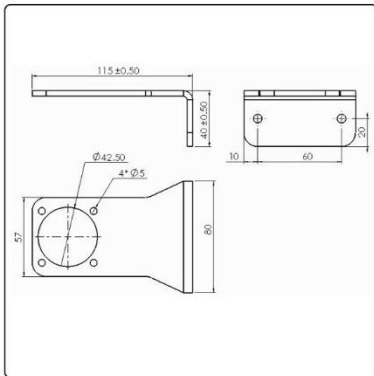

کد کالا: 3182

نام: پایه موتور دانکر آلمانی - تلسکوپي ۳ته

Name: -