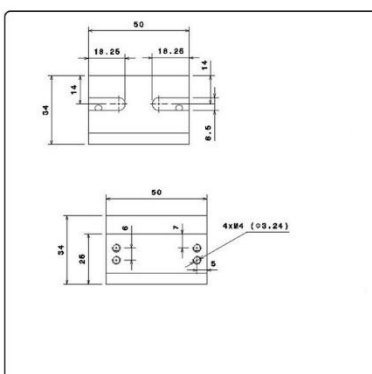

سلکوم پلاس – Selecom Plus

کد کالا: 3335

نام: پک کنتاکت مادگی قاب کمان قفل دوم سانترال

Name:

کد کالا: 6994

نام: پایه کنتاکت نری چپ سانترال رادپلاس و سلکوم پلاس

Name: -

کد کالا: 6995

نام: پایه کنتاکت نری راست سانترال رادپلاس و سلکوم پلاس

Name: -

کد کالا: 6996

نام: پایه کنتاکت مادگی کابین چپ سانترال رادپلاس و سلکوم پلاس

Name: -

کد کالا: 6997

نام: پایه کنتاکت مادگی کابین راست سانترال رادپلاس و سلکوم پلاس

Name: -