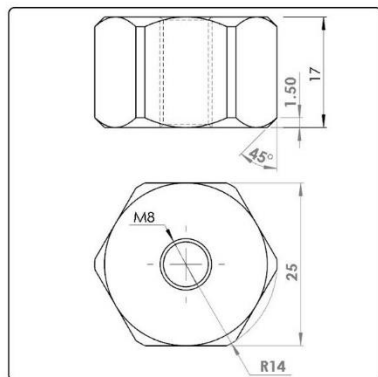

کد کالا: 3113

نام: مهره لته طبقه تلسکوپی سلکوم پلاس

Name: Landing door panel fixing nut