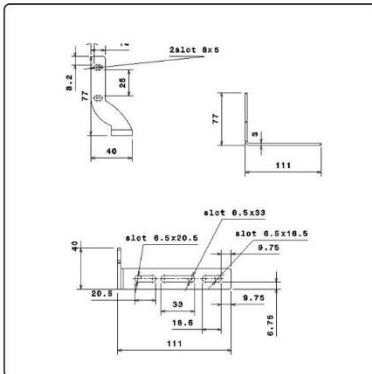

سلکوم پلاس – Selecom Plus

کد کالا: 3335

نام: پک کنتاکت مادگی قاب کمان قفل دوم سانترال

Name:

کد کالا: 6994

نام: پایه کنتاکت نری چپ سانترال رادپلاس و سلکوم پلاس

Name: -

کد کالا: 6995

نام: پایه کنتاکت نری راست سانترال رادپلاس و سلکوم پلاس

Name: -

کد کالا: 6996

نام: پایه کنتاکت مادگی کابین چپ سانترال رادپلاس و سلکوم پلاس

Name: -

کد کالا: 6997

نام: پایه کنتاکت مادگی کابین راست سانترال رادپلاس و سلکوم پلاس

Name: -