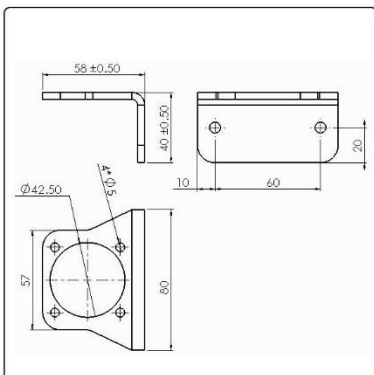

کد کالا: 3183

نام: پایه موتور دانکر آلمانی - سانترال